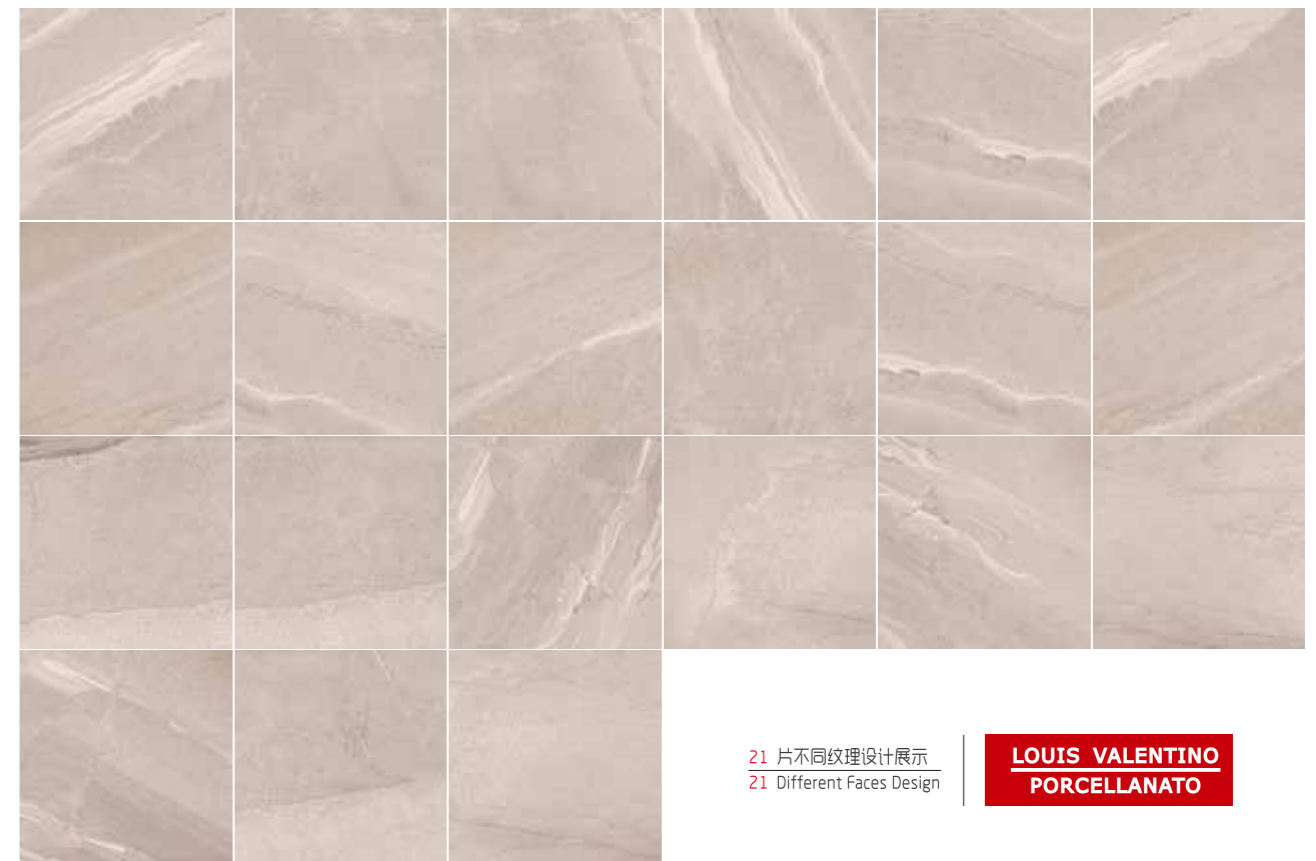

21 片不同纹理设计展示
21 Different Faces Design

LOUIS VALENTINO
PORCELLANATO